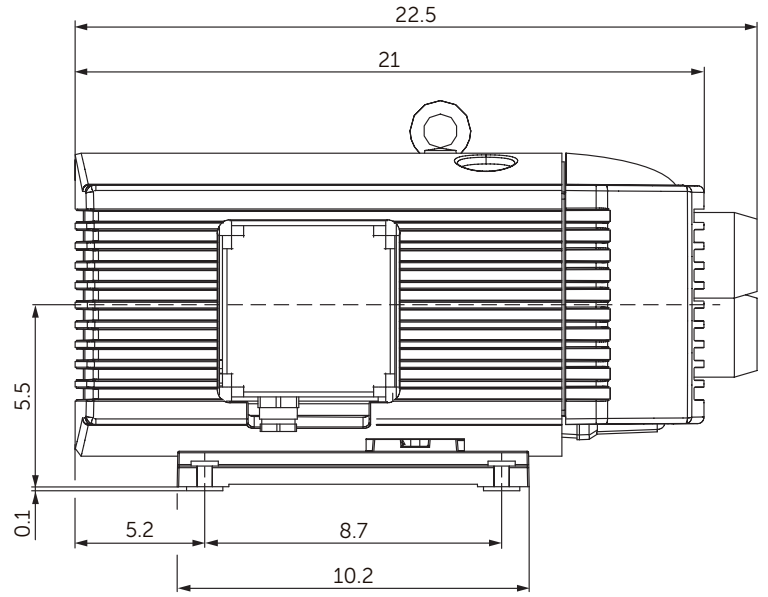

# T 4.40 DV

## ROTARY VANE PRESSURE/VACUUM PUMPS

oil-free  
air-cooled

**MAKE IT BECKER.**

- 1 Vacuum connection (G $\frac{3}{4}$ )
- 2 Pressure connection (G $\frac{3}{4}$ )
- 3 Vacuum regulating valve
- 4 Pressure regulating valve
- Including integrated suction air filter
- The illustration of the terminal box may vary.
- Dimensions in inch

<sup>1)</sup> According to DIN EN ISO 3744 (KpA = 3 dB(A)), 39.4 inch distance, at medium load, both connection sides piped  
 ▪ The motor specifications can be found in the separate data sheet. – Download see back cover. The overall device length is not affected.