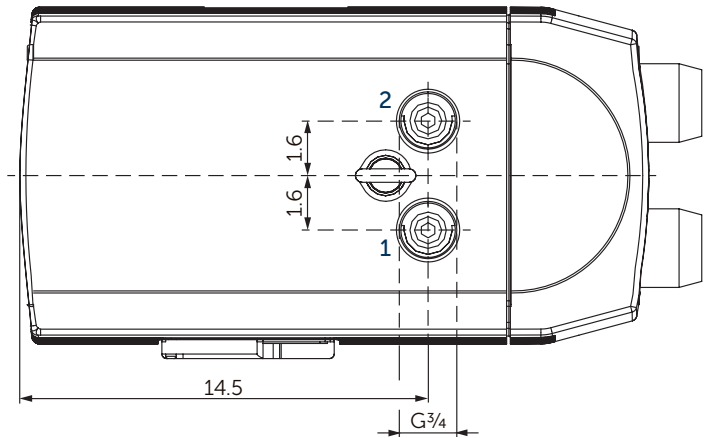

## ROTARY VANE PRESSURE/VACUUM PUMPS

oil-free  
air-cooled

**MAKE IT BECKER.**

- 1 Vacuum connection (G $\frac{3}{4}$ )
- 2 Pressure connection (G $\frac{3}{4}$ )
- 3 Vacuum regulating valve
- 4 Pressure regulating valve
- Including integrated suction air filter
- The illustration of the terminal box may vary.
- Dimensions in inch

<sup>1)</sup> According to DIN EN ISO 3744 (KpA = 3 dB(A)), 39.4 inch distance, at medium load, both connection sides piped  
 ▪ The motor specifications can be found in the separate data sheet. – Download see back cover. The overall device length is not affected.