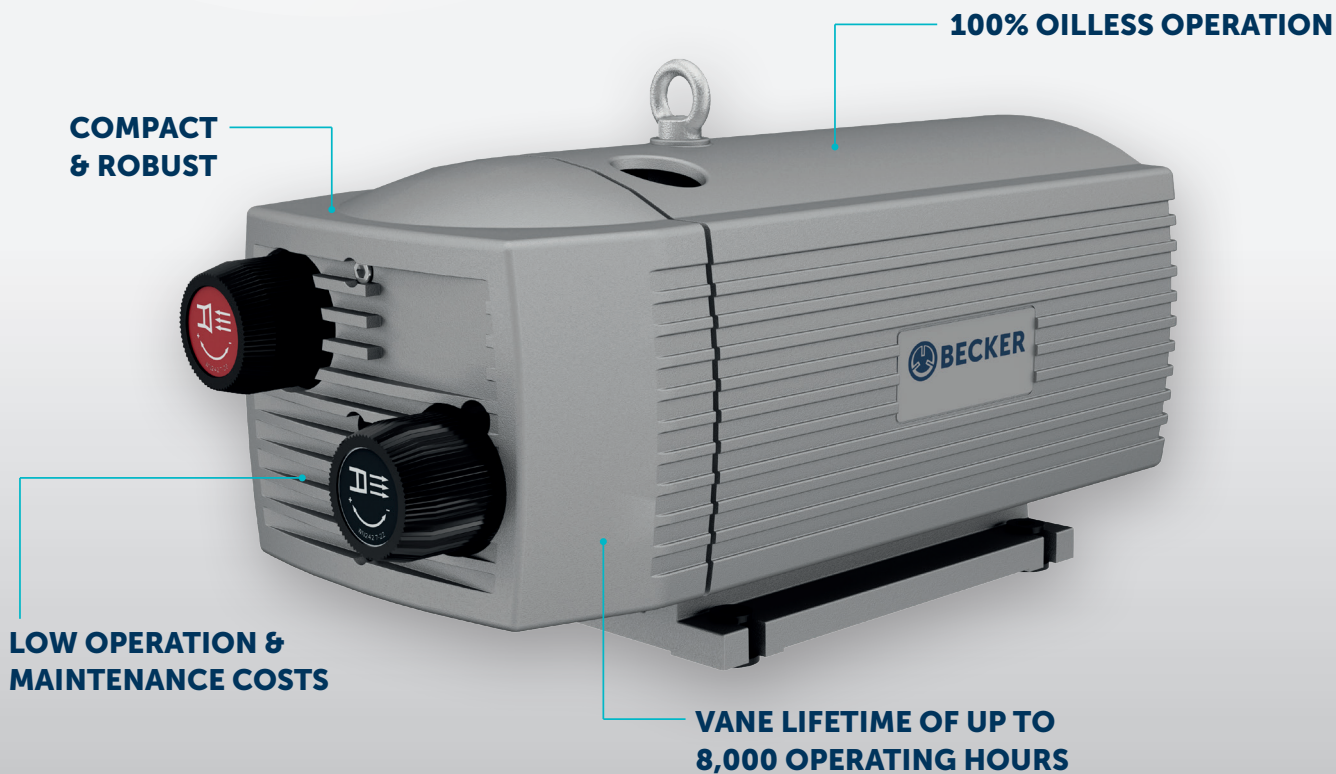

## ROTARY VANE PRESSURE/VACUUM PUMPS

oil-free  
air-cooled

**MAKE IT BECKER.**

- 1 Vacuum connection (G $\frac{3}{4}$ )
- 2 Pressure connection (G $\frac{3}{4}$ )
- 3 Vacuum regulating valve
- 4 Pressure regulating valve
- Including integrated suction air filter
- The illustration of the terminal box may vary.
- Dimensions in inch

<sup>1)</sup> According to DIN EN ISO 3744 (KpA = 3 dB(A)), 39.4 inch distance, at medium load, both connection sides piped  
 ▪ The motor specifications can be found in the separate data sheet. – Download see back cover. The overall device length is not affected.