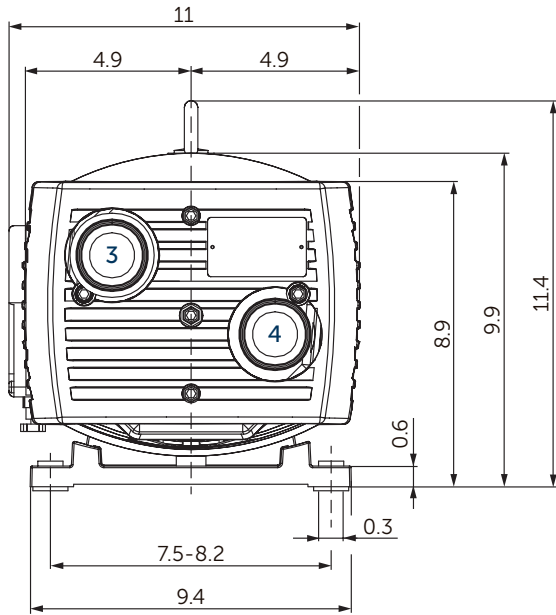

## ROTARY VANE PRESSURE/VACUUM PUMPS

oil-free  
air-cooled

**MAKE IT BECKER.**

- 1 Vacuum connection (G $\frac{3}{4}$ )
- 2 Pressure connection (G $\frac{3}{4}$ )
- 3 Vacuum regulating valve
- 4 Pressure regulating valve
- Including integrated suction air filter
- The illustration of the terminal box may vary.
- Dimensions in inch

<sup>1)</sup> According to DIN EN ISO 3744 (KpA = 3 dB(A)), 39.4 inch distance, at medium load, both connection sides piped  
 ▪ The motor specifications can be found in the separate data sheet. – Download see back cover. The overall device length is not affected.